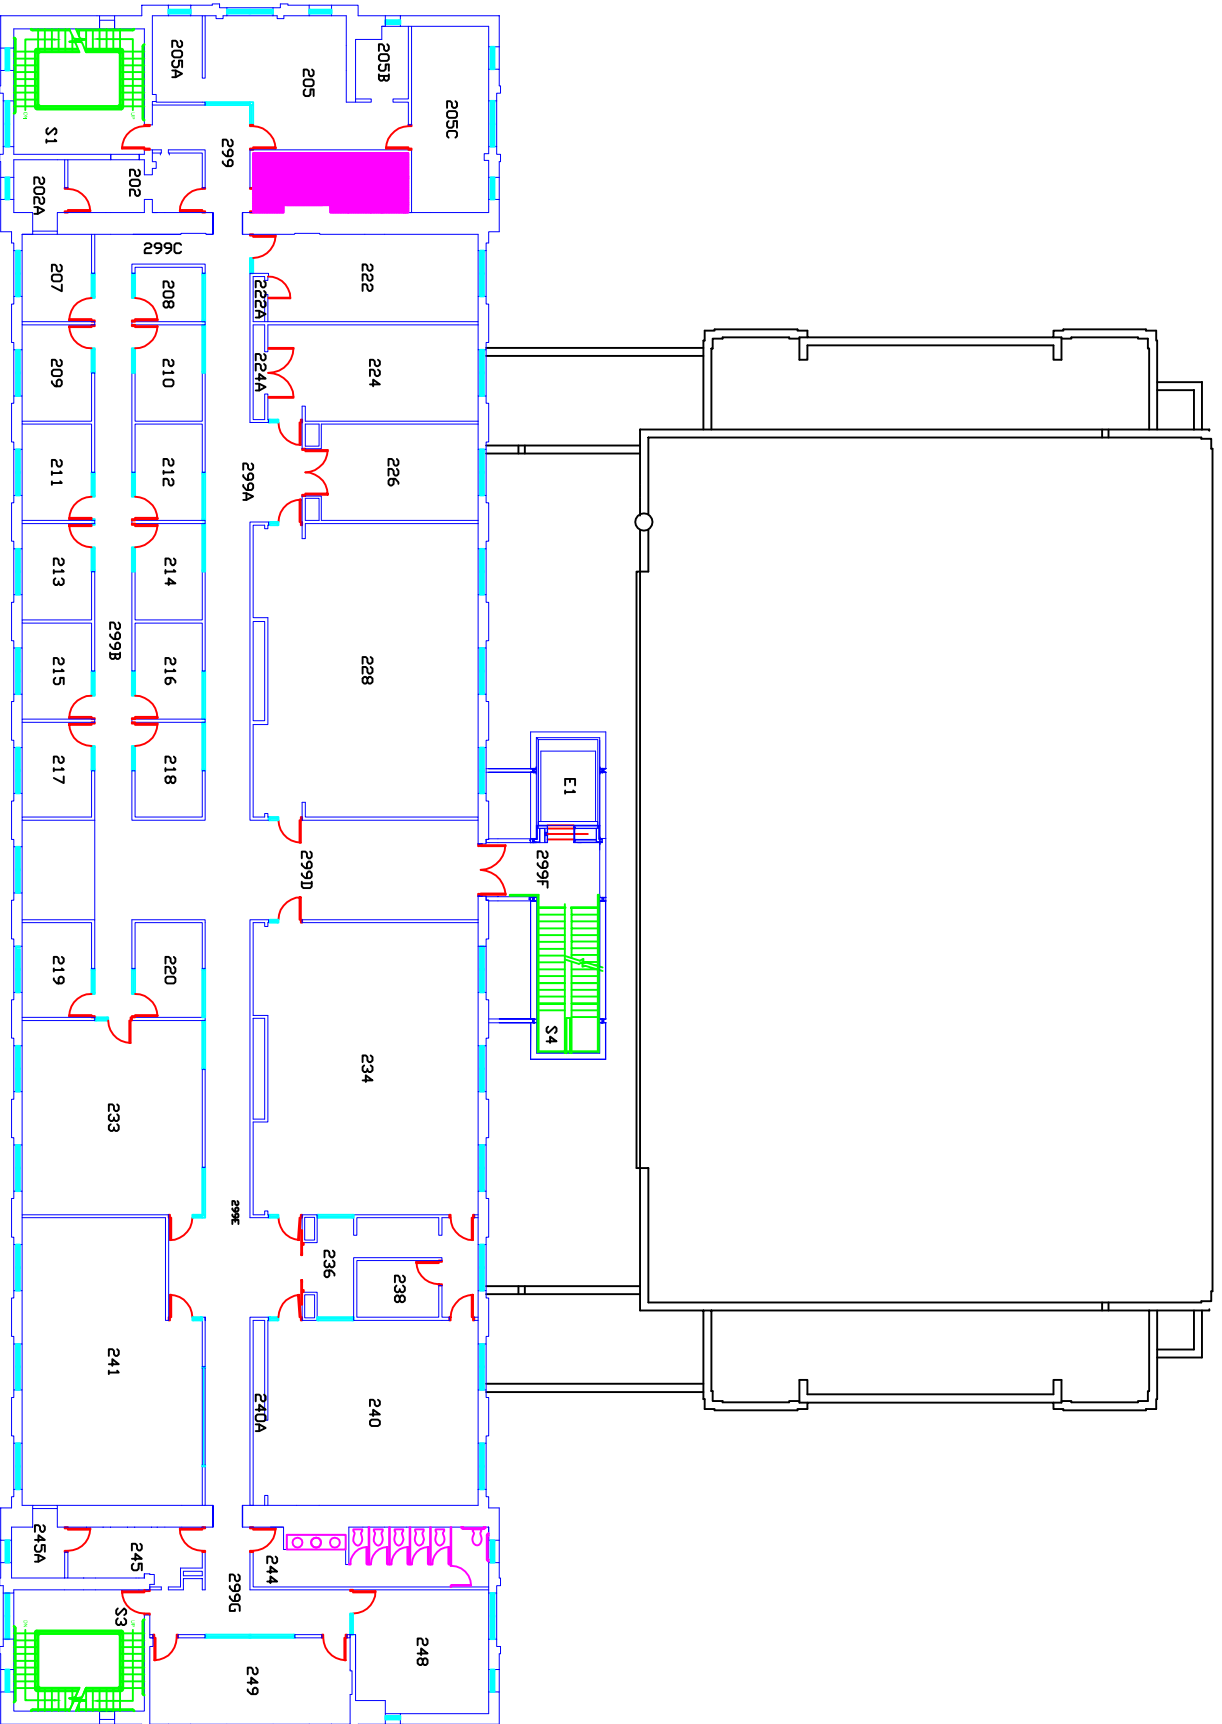

EMERGENCY SHELTER

INNOVATIVE TEACHING & TECHNOLOGY CENTER  
SECOND FLOOR  
SCALE: NTS