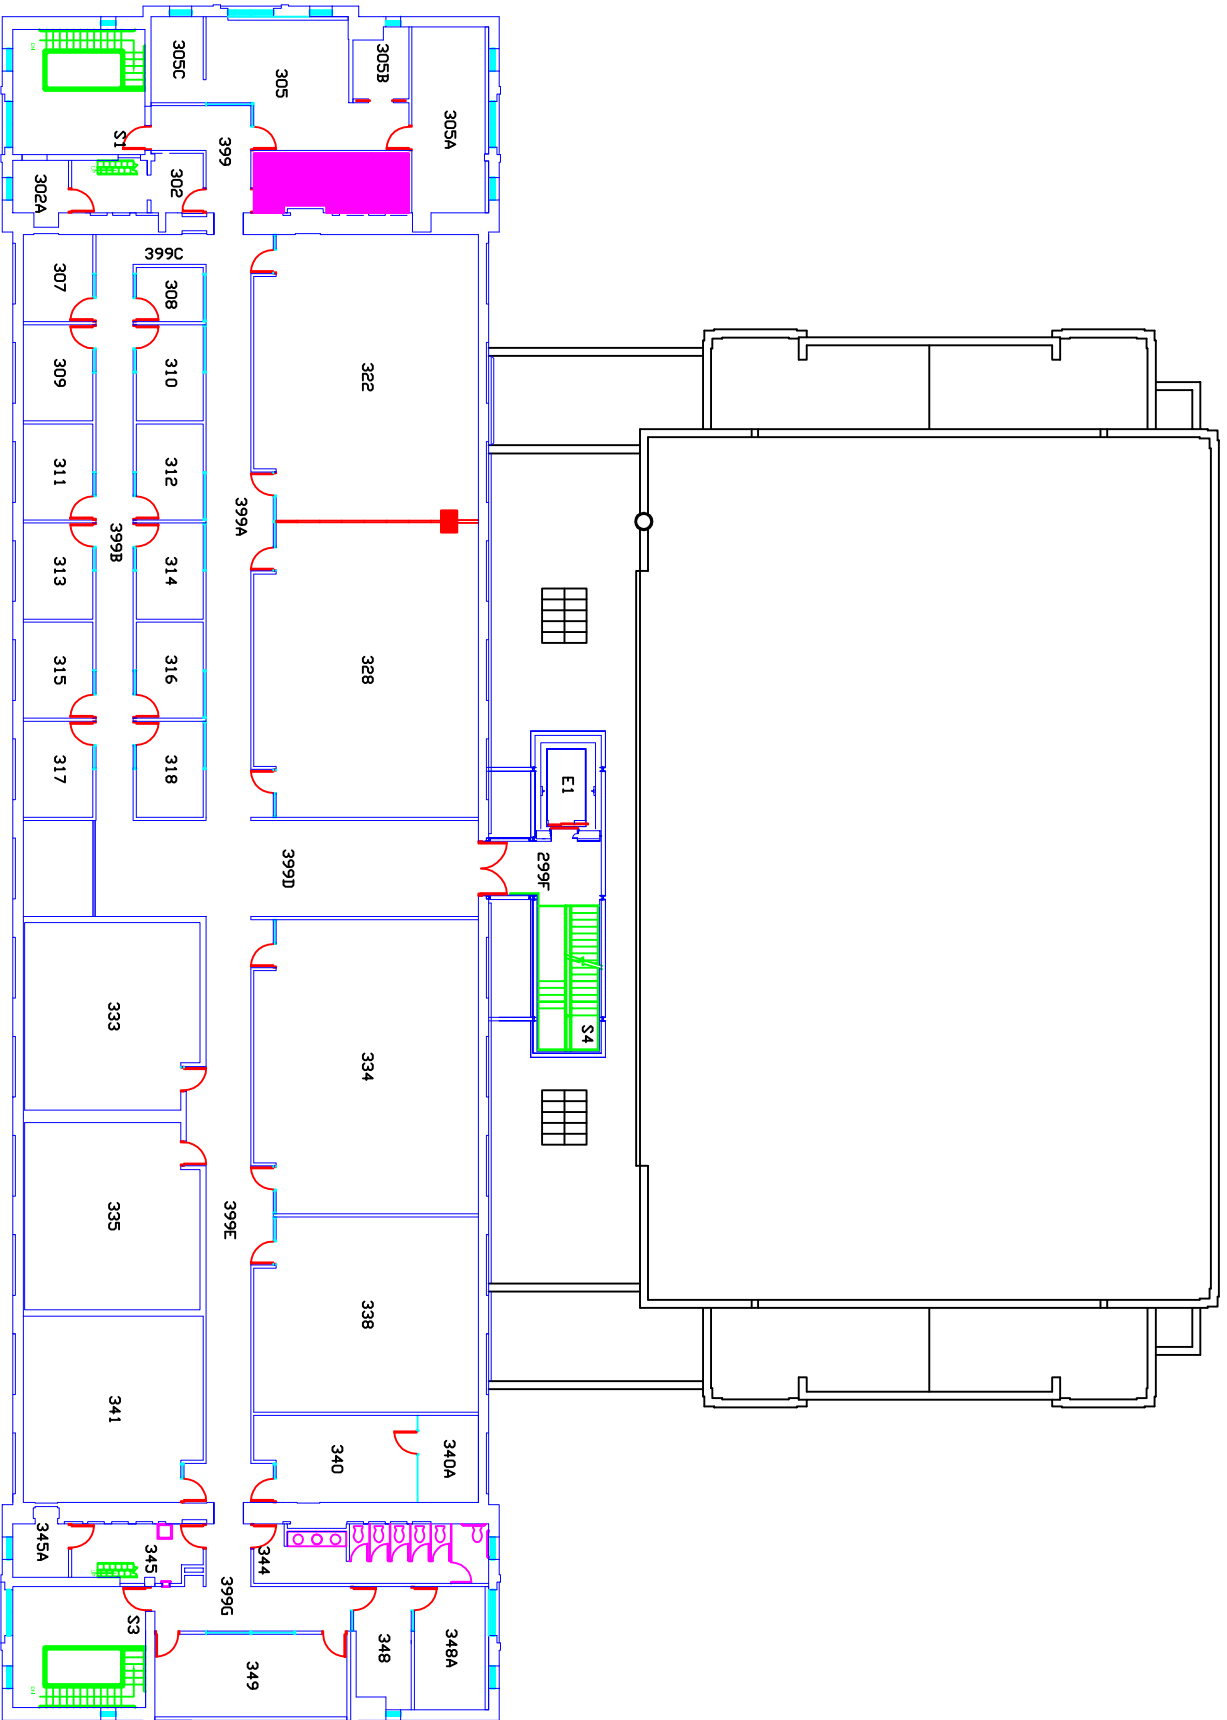

EMERGENCY SHELTER

INNOVATIVE TEACHING & TECHNOLOGY CENTER
THIRD FLOOR
SCALE: NTS